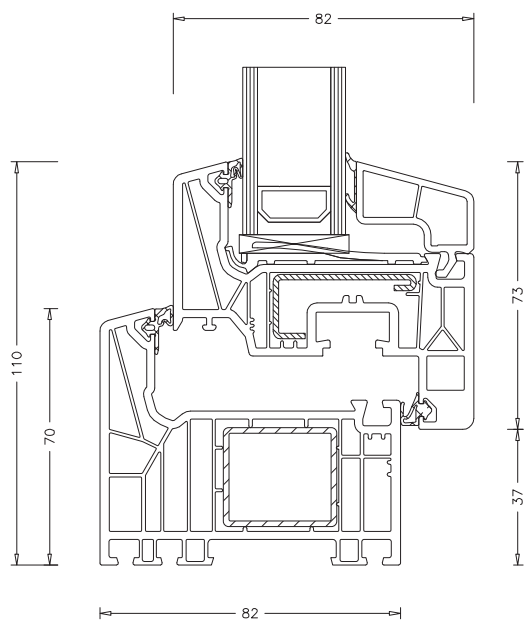

# Living AS Slim Nodo France

*Nodo Laterale*

*Nodo Centrale*

Telaio Z 50 mm  
art. 9425