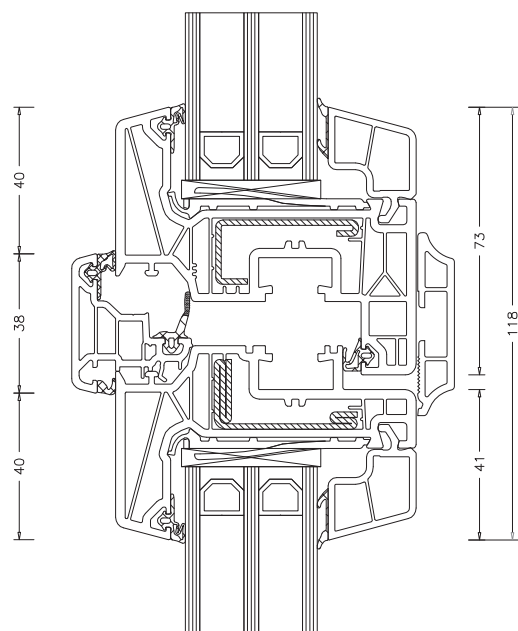

# Living AS Slim Nodo France

*Nodo Laterale*

*Nodo Centrale*

Telaio Z 50 mm  
art. 9425