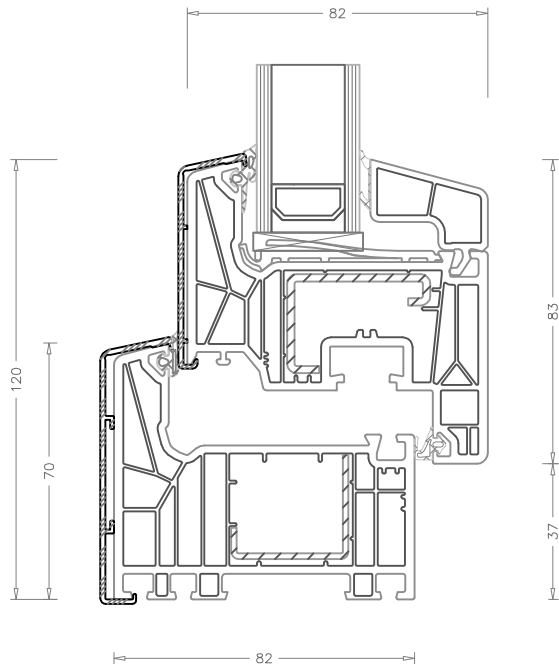

LIVING AS Top Alu

Nodo Laterale

Nodo Centrale

Telaio Z 50 mm
art. 9425