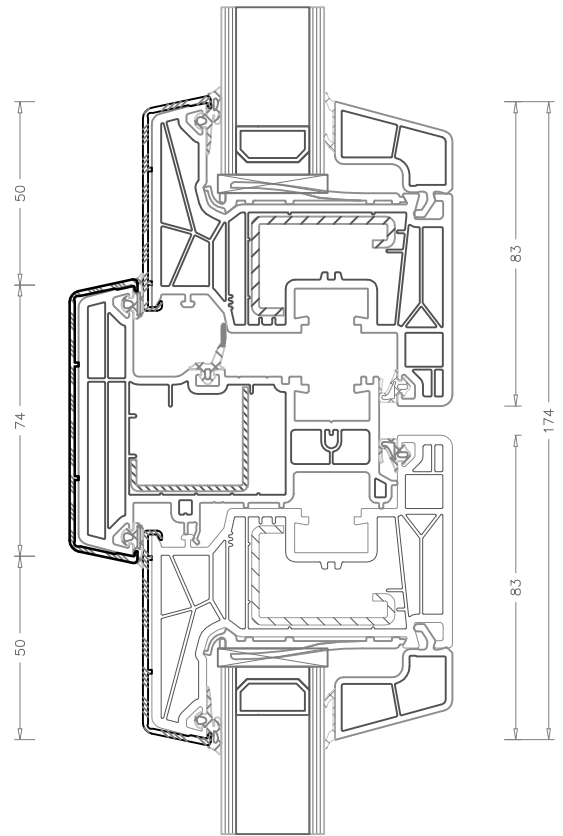

LIVING AS Top Alu

Nodo Laterale

Nodo Centrale

Telaio Z 50 mm
art. 9425